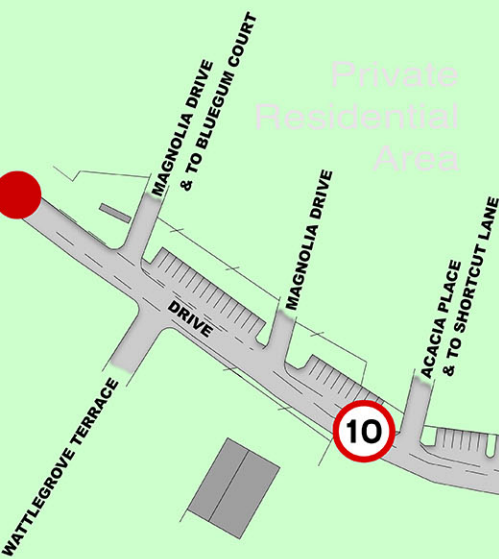

vallabeachtouristpark.com.au

-  Dump Points
-  Clothes Lines
-  Accessible Amenities
-  Emergency Assembly Areas

Private Residential Area

Private Residential Area

Walk to LAGOON & FOOTBRIDGE to BEACH

-  Powered Sites
-  Powered w. Slab
-  Permanent Sites
-  Cabins with Linen Included
-  Standard Cabins
-  Yurt/Duplex